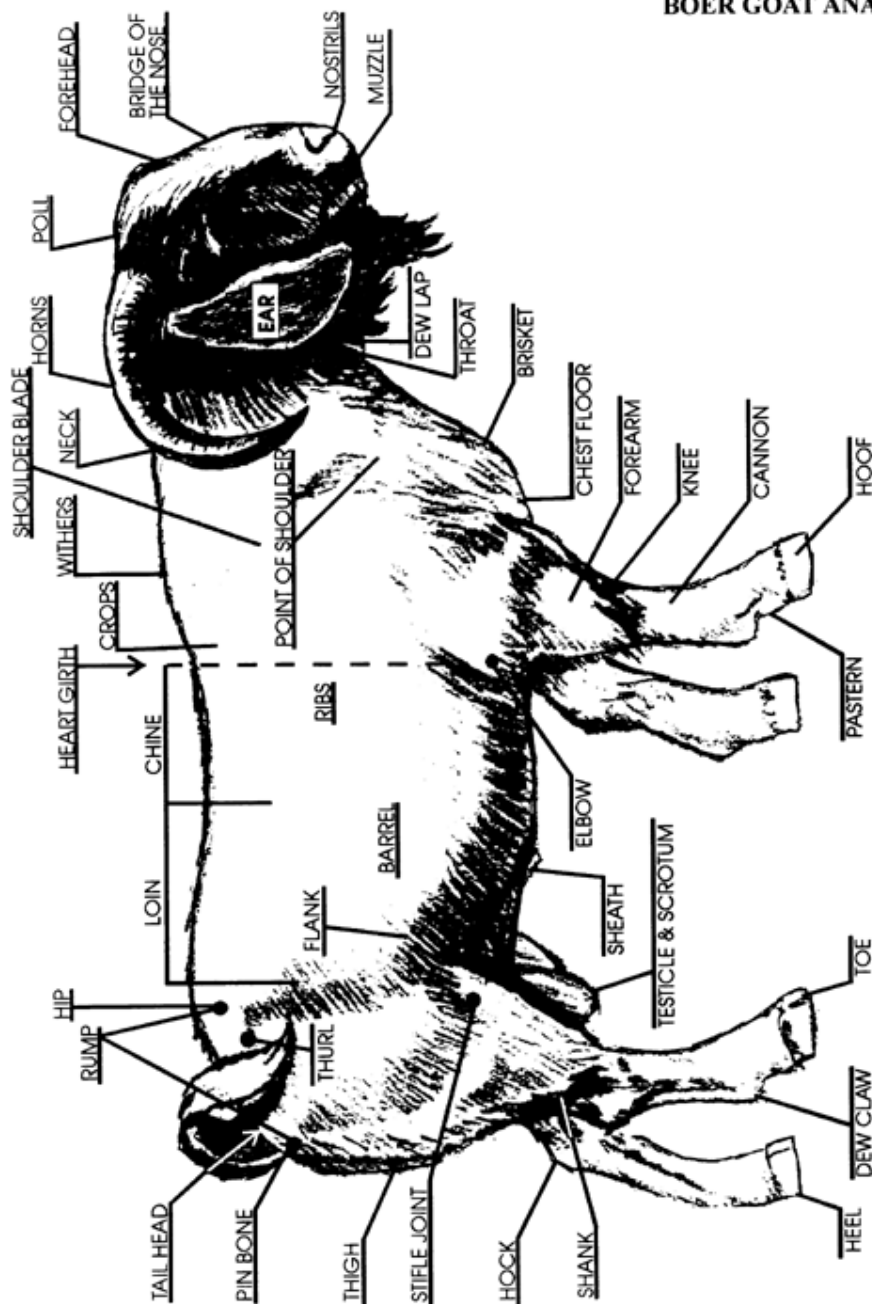

IBGA SOUTH AFRICAN BOER GOAT ANATOMY

BOER GOAT ANATOMY

any other use of this page or its material is expressly forbidden and may constitute copyright infringement.

Artist: Reimonding by Lynn Van Hooser

Reference # 2002

The IBGA, P.O. Box 633, Spicewood, TX 78669 Phone 877-640-4242

Material Developed and Owned by The IBGA, Spicewood, Texas

IBGA SOUTH AFRICAN BOER GOAT ANATOMY

Reference # 2002

The IBGA, P.O. Box 633, Spicewood, TX 78669 Phone 877-640-4242