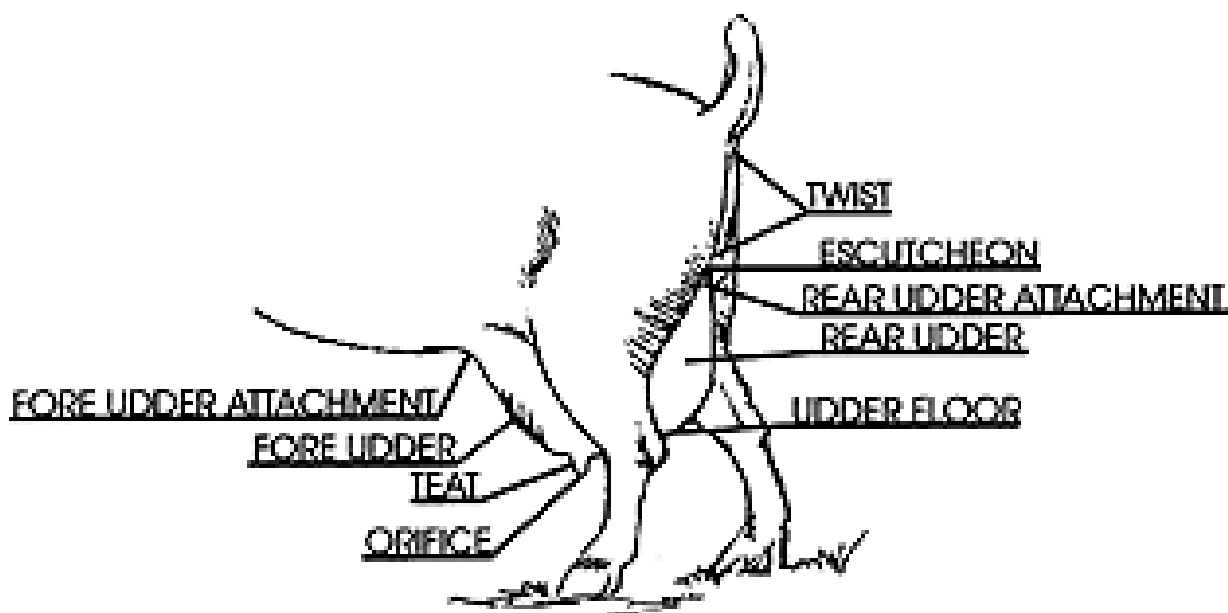

IBGA SOUTH AFRICAN BOER GOAT ANATOMY

BOER GOAT ANATOMY

any other use of this page or its material is expressly forbidden and may constitute copyright infringement.

Artist: Reimonding by Lynn Van Hooser

Reference # 2002

The IBGA, P.O. Box 633, Spicewood, TX 78669 Phone 877-640-4242

Material Developed and Owned by The IBGA, Spicewood, Texas

IBGA SOUTH AFRICAN BOER GOAT ANATOMY

Reference # 2002

The IBGA, P.O. Box 633, Spicewood, TX 78669 Phone 877-640-4242